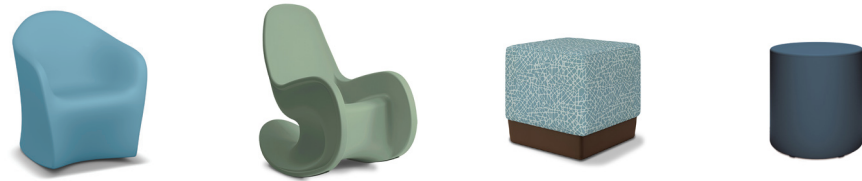

1. Bases only are recyclable.

UPHOLSTERED SEATING

	FORMA	ELEMENT	HARMONY
Weight	Varies by Seat	Varies by Seat	Varies by Seat
Seat Width	Arm: 23" Armless: 24 ½"	23"	Arm: 23 ½" Armless: 24"
Static Load	750 lbs	1,000 lbs	1,000 lbs
Warranty	Limited 10 Year	Limited 10 Year	10 Year
Ballastable	● ^{1*}	—	—
Ganging	●	—	—
Bolt-Down	●	—	—
Glides	Non-Removable	—	—
TB133	Available	Available	Available
GREENGUARD Gold	●	●	●
Recyclable	—	—	—
Ligature Resistant	—	—	—

1. Ballasting available on Molded Plinth base only.
 2. Non-Removable glides are standard on Steel base.

ROCKERS & STOOLS

	FLUX™	ROCKSMART	MIX-UP	B-SIDE
Weight	32 lbs.	16" Rocker: 49 lbs 18" Rocker: 51 lbs	Varies by shape	Square: 12 lbs Round: 9 lbs
Seat Width	20.8"	16" Rocker: 21.5" 18" Rocker: 21.75"	Varies by shape	18"
Static Load	750 lbs	500 lbs	Varies by shape	300 lbs
Warranty	Lifetime	Limited 10 Year	Limited 3 Year	Limited 10 Year
Ballastable	●	—	●	●
Ganging	—	—	—	—
Bolt-Down	—	—	●	●
Glides	Molded-In	Molded-In	Molded-In	Molded-In
TB133 Compliant	Compliant	Compliant	Available	Compliant
GREENGUARD Gold	●	●	●	●
Recyclable	●	●	—	●
Ligature Resistant	●	—	—	—