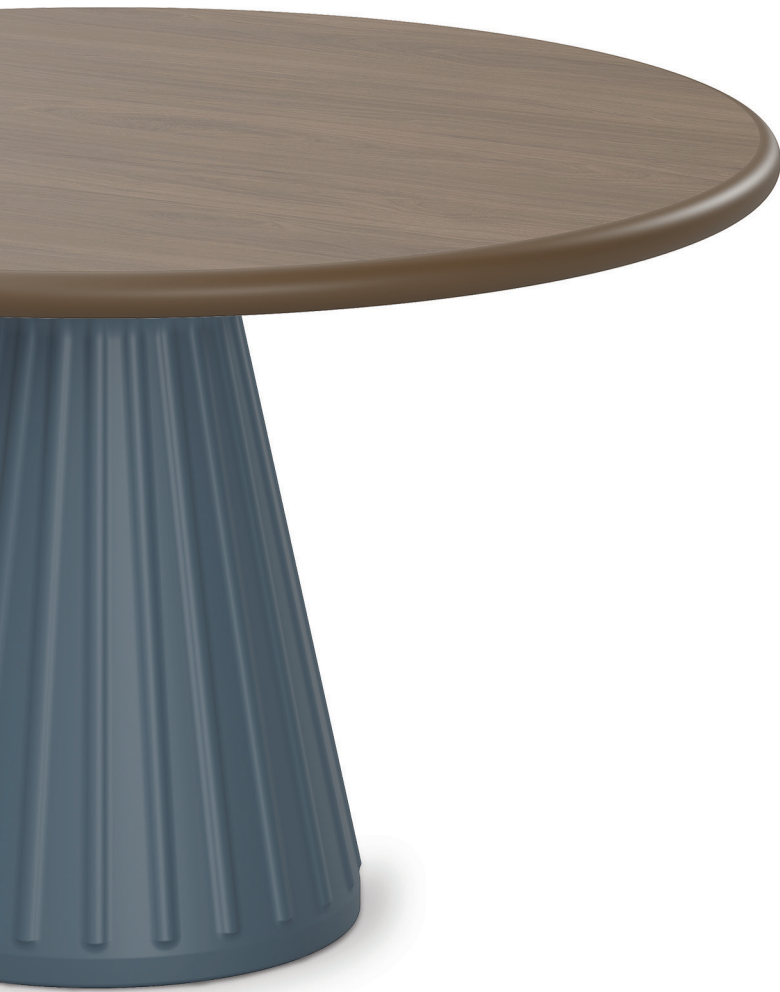

NORIX

Evolve™

TABLE SERIES

Evolve™

An eloquent evolution from a traditional table design, the Evolve™ Table series combines a modern design aesthetic with the extreme safety and durability standards of Norix products. Ribbed design details provide a neutral and comforting repetitive pattern while avoiding perceived two-dimensional imagery. The tapered base creates increased stability when ballasted and allows for easy cleaning.

Laminate Square
36" and 42"

Laminate Round
36", 42" and 48"

DuoForm™ Square
42" (Indoor/Outdoor)

Evolve Jr.
36" Square and Round

Features That Matter

Neuro-Aesthetic Design

The simple dimensional pattern and rotational symmetry of the base promote positive emotional and psychological experiences among residents.

Enhanced Stability

In addition to being ballastable, the base is bolt-down capable with increased contact points to ensure stability, prevent tipping and reduce the risk of moving or throwing.

Easy Clean Base

A recessed, untextured collar wraps around the bottom of the table base, enabling cleaning instruments to easily sanitize around the base of the table.

Adolescent-Friendly Dimensions

Holistically designed with size-appropriate dimensions for use in adolescent environments.