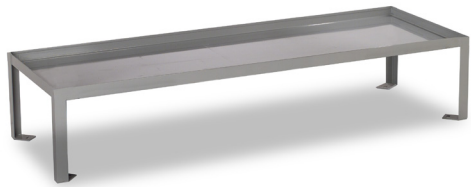

SPECIFICATIONS

**Model**

B510-160

Weight

120 lbs

*Intended for indoor use only

Dimensions

Length 80.6"

Width 27.6"

Height 16"

Recommended Mattress

27"x80"

DETAILS

Color

Grey

Options

Rail sets and locking hasps for property boxes, Towel Hooks, Mid Rail, Safety Rail, Prime Coat, 10 gauge steel pan

Assembly

None required

Fabrication & Material

Universal formed steel pan. Bunks have a baked-on factory-applied polyester powder coat finish.

Pan: 12 gauge steel. Standard size is 27" x 80"

Legs: 2" x 2" x 3/16" standard angle with bolt down tabs. Floor mounting tabs are provided for bolting or welding to floor. Single leg is 16" high. Double leg is 52" high. Made in the U.S.A.