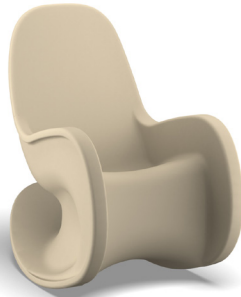

SPECIFICATIONS

Model

RA16

Weight

49 lbs

*Intended for indoor use only