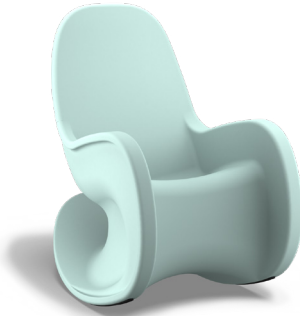

SPECIFICATIONS

Model

RA18

Weight

51 lbs

*Intended for indoor use only

Dimensions

Seat Height	18.5"
Seat Width	21.8"
Overall Height	44"
Depth	45"
Width	27"

DETAILS

Color

Canyon, Wild Berry, Meadow, Mojave, Pine Cone, River Rock, Lagoon, Graphite, Sea Spray

*Due to differences in monitors, printers and materials, actual product colors may vary. Color chips are available for more accurate depiction of color.

Options

Heavier weight version available.

Assembly

None required

Installation

None required

Patents

This product may be covered by US Patent 10,537,179 B2 and Patents Pending.

Fabrication & Material

One-piece, rotationally-molded, specially formulated, high-impact polyethylene with ultraviolet light stabilizers (to reduce fading). Chemically resistant to blood, vinegar, urine, feces, salt solution and chlorine solution. Premium TruColor™ polymer is fully compounded for superior color consistency and durability. Generous arc provides a relaxing and safe rocking action while securely affixed nylon runners protect floors. Rear bumper indicates the limits of safe rocking. Anti-ligature design with no internal openings. Made in the U.S.A.

Warranty

10 year limited replacement warranty. The RockSmart™ Rocker was designed to provide therapeutic rocking action. Nylon bumpers on the rear of the chair establish a stopping point to deter backward tipping. However, rocking aggressively may cause the chair to tip over. Do not stand on the RockSmart chair.

Maintenance

For routine and regular cleaning maintenance, Norix recommends the use of Simple Green® or an equivalent cleaning product. For the deep-scrub cleaning of tougher stains, marks and debris, we recommend the use of Clorox® Clean-Up® Cleaner + Bleach or an equivalent cleaning solution.

TESTING

Performance Test Standards:

- Tested to 500 lb static load
- Product dynamic drop tested to a relative impact force of two times BIFMA 5.4 15.4.2 (250 lbs from 18")

Environmental Test Standards

- GREENGUARD and GREENGUARD Gold Certified by UL Environment. Product certified for low chemical emissions to UL 2818. UL.COM/GG.
- Compliant with Healthier Hospitals guidelines

Flammability Test Standards:

Compliant with the following flammability standards:

- State of California, Technical Bulletin No. 133, Flammability Test Procedure for Seating Furniture for Use in Public Occupancies
- UL1056 Fire Test of Upholstered Furniture
- ASTM E1537 Test method for Fire Testing of Real Scale Upholstered Furniture Items
- UL94 HB Test for Flammability of Plastic Materials
- NFPA 261 Cigarette Ignition Resistance of Upholstered Furniture