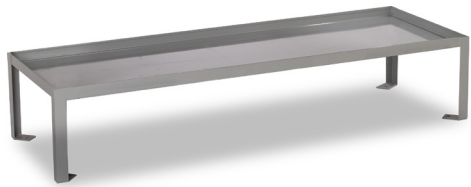

SPECIFICATIONS

Model

B510-160

Weight

120 lbs

*Intended for indoor use only

Dimensions

Length 80.6"

Width 27.6"

Height 16"

Recommended Mattress

27"x80"

DETAILS

Color

Grey

Options

Rail sets and locking hasps for property boxes, Towel Hooks, Mid Rail, Safety Rail, Prime Coat, 10 gauge steel pan

Assembly

None required

Fabrication & Material

Universal formed steel pan. Bunks have a baked-on factory-applied polyester powder coat finish.

Pan: 12 gauge steel. Standard size is 27" x 80"

Legs: 2" x 2" x 3/16" standard angle with bolt down tabs. Floor mounting tabs are provided for bolting or welding to floor. Single leg is 16" high. Double leg is 52" high. Made in the U.S.A.